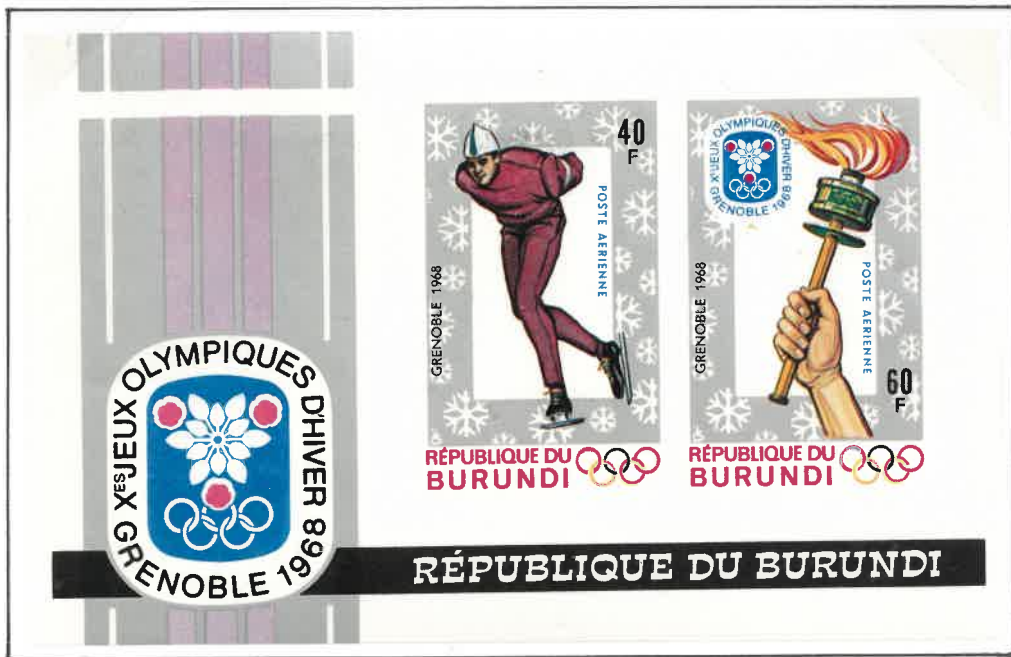

FIRST GOLD MEDAL OF THE 1968
WINTER OLYMPIC GAMES TO:
FRANCO NONES
(ITALY)

GOLD MEDAL OF THE 1968
WINTER OLYMPIC GAMES TO:
OLGA PALL
(AUSTRIA)

1968 ZOH BURUNDI

1968 ZOH BURUNDI

1968 ZOH BURUNDI

1968 ZOH BURUNDI